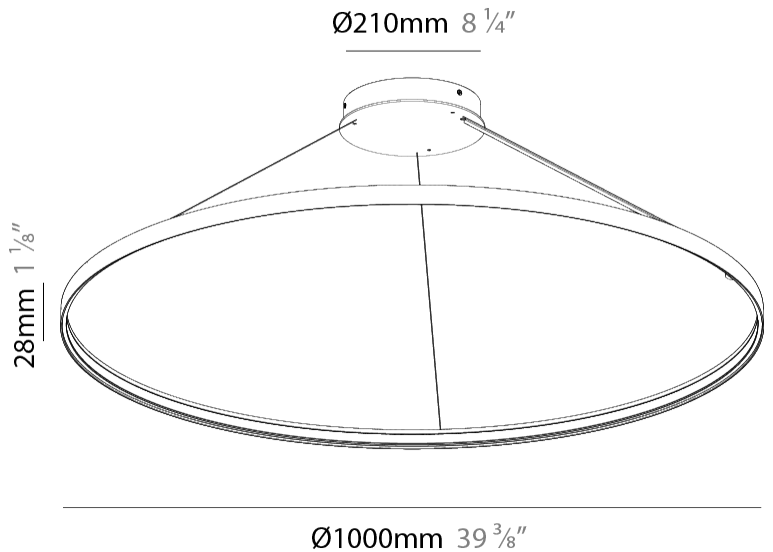

GENERAL

Series: Glorious Silhouette
Partner: Prolicht
Division: Architectural
Installation: Suspension
Product Type: Pendant
Mounting Location: Ceiling
Light Distribution: Direct

PHYSICAL

Shape: Round
Diameter (mm): 1000
Diameter (in): 39 ³/₈
Height (mm): 28
Height (in): 1 ¹/₈
Max. Overall Height (mm): 4028
Max. Overall Height (in): 158 ⁹/₁₆
Weight (kg): 1.0
Diffuser: PMMA - Opal
Fixture Finish: SSR / BKV / CWI / CRY / HAB / UFT / ITA / RUA / FTG / MYG / LOD / PUS / FRO / FUP / KIA / POP / BLS / SPG / MEY / GOH / CHC / COM / ABZ / JAG / OBR / MOS / ROR
Accent Finish: CHR / BLK
Fixture Material: PMMA / Aluminum
Cable Details: 4000mm / 157 1/2" Cable - Black or Chrome

ELECTRICAL

Lamp Type: LED (Zhaga Standard)
Input Wattage (W): 41
Total Output Wattage (W): 37.3
Dimming: Non-Dimming / 0-10V Dimming / Phase Dimming / DALI Dimming / MATTER Dimming
Driver Included: Yes
Driver Location: Integrated
Driver Type: Constant Current - Unviersal
Driver Class: Class 2
Input Voltage (V): 120 - 277
Constant Current (MA): 1550mA

LED

Color Temperature (°K): 2700 / 3000
Max. Delivered Lumen (lm): 2771 / 2379
Nominal Lumen (lm): 3916 / 4102
CRI: >80 CRI
Lamp Life (hrs): 50000

OPTICAL

RATINGS AND CERTIFICATIONS

Certified By: Certified for North American Standards
IP rating: IP20

PROJECT
TYPE
SPECIFIER
QUANTITY
DATE